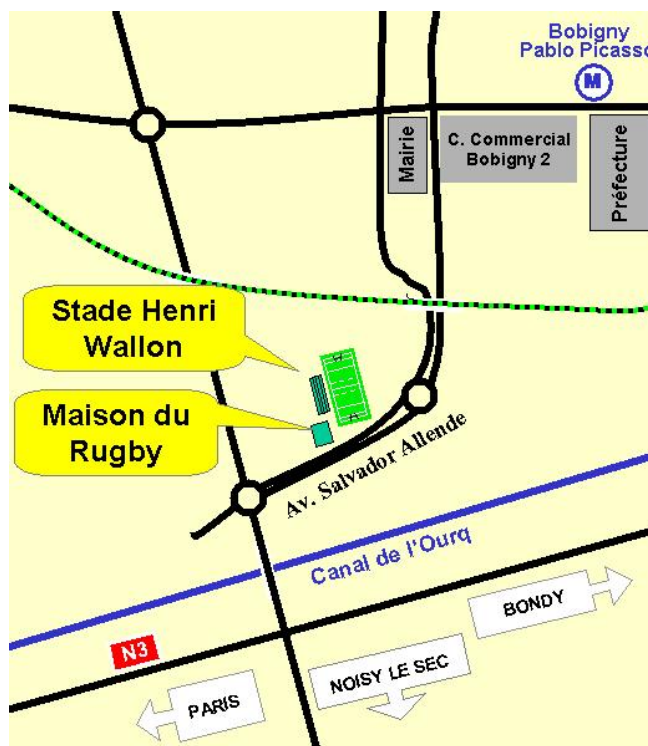

Dames

Challenge Armelle Auclair Poule 2 - journée R4

CSM Genevillois **12 - 30** AC Bobigny 93 Rugby

- 1 : AC Bobigny 93 Rugby (40 pts - 10 matches)
- 2 : ES Nanterre (37 pts - 8 matches)
- 3 : CSM Genevillois (29 pts - 9 matches)

Féminines D2 - Ph. Préliminaire Poule 2 - journée R5

AC Bobigny 93 **15 - 0** A.S.U.C. Migennes Rugby

- 1 : Nancy Seichamps Rugby (28 pts - 11 matches)
- 2 : AC Bobigny 93 Rugby (24 pts - 10 matches)
- 3 : Rugby Creusot Féminin (22 pts - 10 matches)

Juniors H

Crabos - Ph. Préliminaire Poule 6 - journée R7

Rass. Bobigny-Pantin-PTT **10 - 6** Stade Domontois Val d'Oise

- 1 : Rass. Bobigny-Pantin-PTT (44 pts - 15 matches)
- 2 : US Metro Rugby (35 pts - 15 matches)
- 3 : RC Strasbourg (32 pts - 12 matches)

Danet - Ph. Qualificative Poule 2 - journée R3

Espérance Sportive Stains **15 - 20** Rass. Bobigny-Pantin-PTT

- 1 : Espérance Sportive Stains (11 pts - 5 matches)
- 2 : Rass. Bobigny-Pantin-PTT (8 pts - 4 matches)
- 3 : Ass. Amicale & Sp. Sarcelles (7 pts - 3 matches)

Cadets

Alamercery - Ph. Qualificative Poule 6 - journée R2

Rass. Bobigny-Pantin-PTT **6 - 10** DOS 95

- 2 : Flandres Lys 1 (8 pts - 4 matches)
- 3 : RC Compiègnais (6 pts - 4 matches)
- 4 : Rass. Bobigny-Pantin-PTT (4 pts - 2 matches)

Teulière B - Ph. Qualificative Poule 1 - journée R3

RC Vincennes **8 - 0** Rass. Bobigny-Pantin-PTT

- 2 : RC Val de Bièvre (10 pts - 4 matches)
- 3 : Rass. Bobigny-Pantin-PTT (7 pts - 5 matches)
- 4 : RC Vincennes (7 pts - 5 matches)

Aller au stade Henri Wallon de Bobigny

60, av. Salvador Allende 93000 BOBIGNY
Métro Bobigny Pablo Picasso

Venez fêter la Saint-Patrick

La Meute des supporters vous convient à leur fête de la Saint Patrick

samedi 21 mars à partir de 19h
à la Maison du Rugby de Bobigny.

Au menu : entrée, boeuf à la bière, dessert pour 10€ par convives ;
Première partie de soirée : musiques irlandaise et bretonne ;
Deuxième partie de soirée : 2 DJ prêts à mettre le feu au club-house jusqu'à la fin de la nuit !

Réservation recommandée.

Les prochaines rencontres

Dimanche 19/04/2009

Stade En bords de Seine à Nanterre

15:00 Féminines D1 (Dames)
vs ES Nanterre

Stade du Pré Margot à Evreux

15:00 Crabos (Juniors H)
vs Ovalie des Portes de l'Eure 19

Dimanche 03/05/2009

(indéterminé)

15:00 Fédérale 1 (Seniors H)
vs (indéterminé)

La Meute sur internet

Retrouvez tous les résultats, classements et calendriers mais aussi les photos des matches et le forum des supporters sur

<http://www.lameute93.fr>

Ecole de rugby, école de la vie

Si tu as entre 5 et 14 ans, Gabriel te propose d'intégrer l'école de rugby de Bobigny pour venir y pratiquer le Rugby Educatif. Tu seras soutenu par des éducateurs diplômés du brevet d'état.

Le mercredi et le samedi de 14h à 17h.

Téléphone-nous ou viens nous rencontrer avec tes parents au stade Henri Wallon.

Le rugby éducatif

L'école de rugby s'adresse à tous les enfants de 5 à 14 ans, garçons et filles, qui désirent s'initier à ce sport. Son rôle est sportif, éducatif et social. Elle est un complément important de la famille et de l'école.

Le jeune acquiert sur le stade un ensemble de règles de conduite et de normes comportementales qui se transfèrent dans la vie de tous les jours. Leur enthousiasme est exploité pour leur inculquer des habitudes qui leur serviront dans la vie : respect de soi, respect du partenaire, respect de l'adversaire, respect des règles...